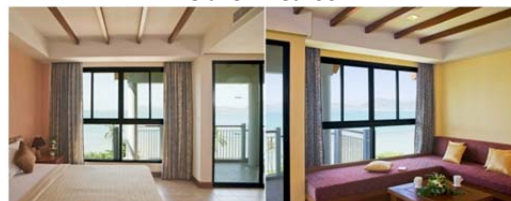

Room type: Number of room
Superior: 24 (1 bed room) size 56 and 63 sqm.
Deluxe: 12 (2 bed room) size 112 and 127 sqm.

Superior Room

Deluxe 2 Bedroom

Room Facilities:

- Air-conditioning
- Bath & shower
- Telephone
- Refrigerator
- Hair dryer, bathrobe, slipper
- Safety box
- Key card control

- Mini bar
- TV with cable & satellite reception
- In-house music
- Free Wireless internet
- Complimentary Tea & Coffee
- European kitchen

Swimming Pool - Service time: 08.00-20.00 hrs.

Service & facilities: